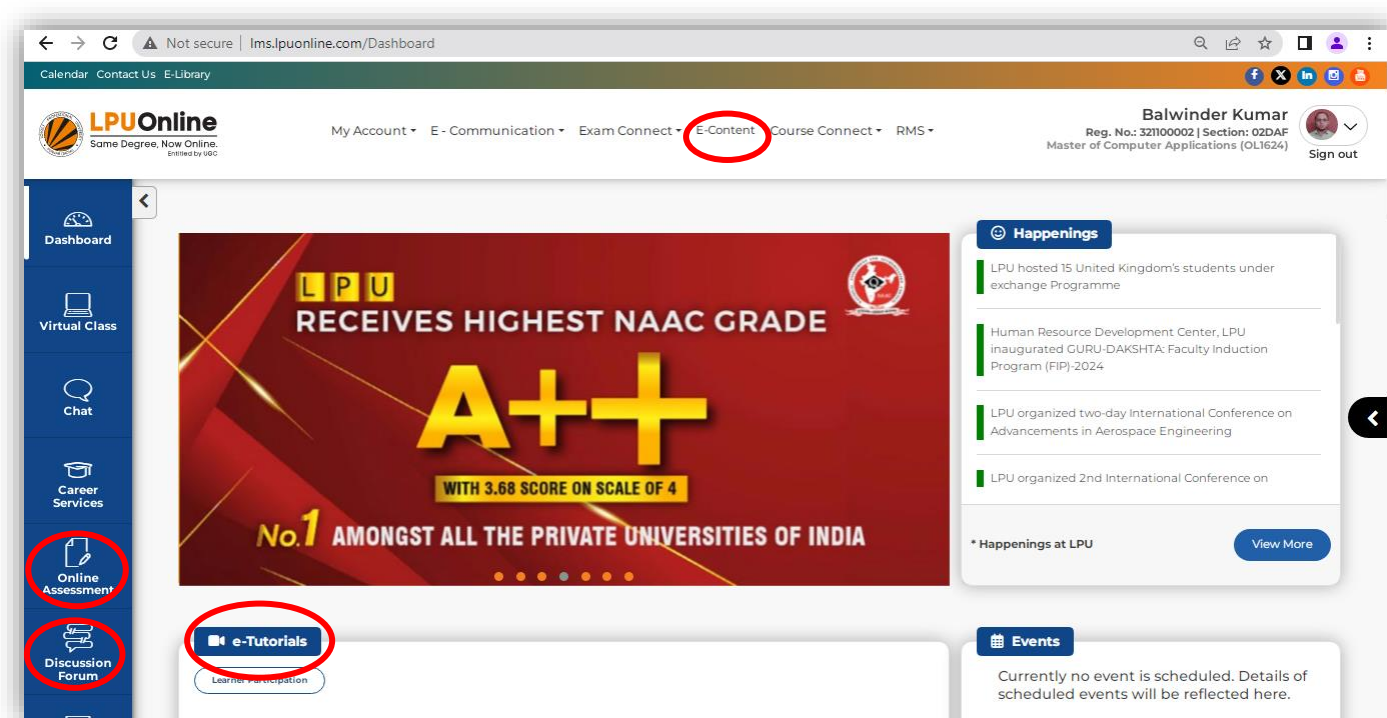

Information about “E-Learning Materials” in 4 quadrants (OL Mode Programmes)

The e-Learning Materials for LPU Online mode programmes are accessible through the Learning Management System (LMS).

The direct link to access the LMS is <https://lms.lpuonline.com/>

Students can access the e-Learning Materials by logging into their LMS account using the credentials provided to them, as per the following path:

<https://lms.lpuonline.com/> > Login using your credentials > Go to E-Content option on the navigation bar > Access the e-Learning materials

The following LMS screenshot depicts the availability of “E-Learning Materials” in 4 quadrants viz:

1. e-Tutorial
2. e-Content
3. Discussion forum
4. Assessment

Below are the direct links to samples of some of the elements of e-Learning Materials:

- [e-Book](#)
- [Recorded video content](#)
- [Presentation](#)